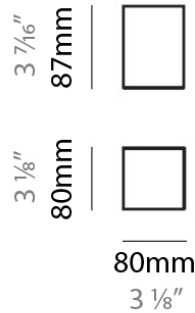

PROJECT	_____
TYPE	_____
NOTES	_____
QUANTITY	_____
DATE	_____

TWO SURFACE

D82164

GENERAL

Series: Two
Brand: Panzeri
Division: Design
Mounting Type: Surface
Mounting Location: Ceiling
Subcategory: Downlight

PHYSICAL

Shape: Cube
Length (mm): 80
Length (in): 3 1/8
Width (mm): 80
Width (in): 3 1/8
Height (mm): 87
Height (in): 3 1/2
Light Distribution: Downlight
Weight (kg): 1.4
Weight (lbs): 3
Fixture Finish: PAL
Fixture Material: Aluminum

ELECTRICAL

Number of Lamps: 1
Lamp Type: LED Retrofit / Halogen
Lamp Shape: MR16
Bulb Included: Bulb Not Included
Total Output Wattage (W): 6 / 50
Max. Wattage Per Lamp (W): 6 / 50
Lamp Base: GU10
Input Voltage (V): 120

LED

OPTICAL

RATINGS AND CERTIFICATIONS

Certified By: CSA Certified to UL and CSA Standards
IP rating: IP20