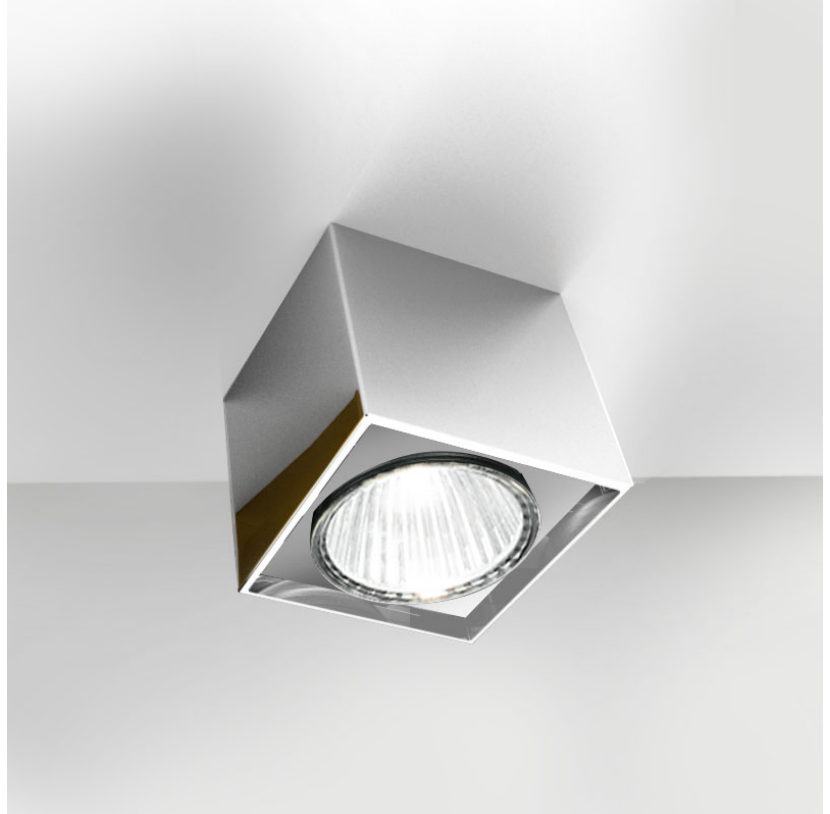

PROJECT	_____
TYPE	_____
NOTES	_____
QUANTITY	_____
DATE	_____

TWO SURFACE

D82164

GENERAL

Series: Two
Brand: Panzeri
Division: Design
Mounting Type: Surface
Mounting Location: Ceiling
Subcategory: Downlight

PHYSICAL

Shape: Cube
Length (mm): 80
Length (in): 3 1/8
Width (mm): 80
Width (in): 3 1/8
Height (mm): 87
Height (in): 3 1/2
Light Distribution: Downlight
Weight (kg): 1.4
Weight (lbs): 3
Fixture Finish: PAL
Fixture Material: Aluminum

ELECTRICAL

Number of Lamps: 1
Lamp Type: LED Retrofit / Halogen
Lamp Shape: MR16
Bulb Included: Bulb Not Included
Total Output Wattage (W): 6 / 50
Max. Wattage Per Lamp (W): 6 / 50
Lamp Base: GU10
Input Voltage (V): 120

LED

OPTICAL

RATINGS AND CERTIFICATIONS

Certified By: CSA Certified to UL and CSA Standards
IP rating: IP20